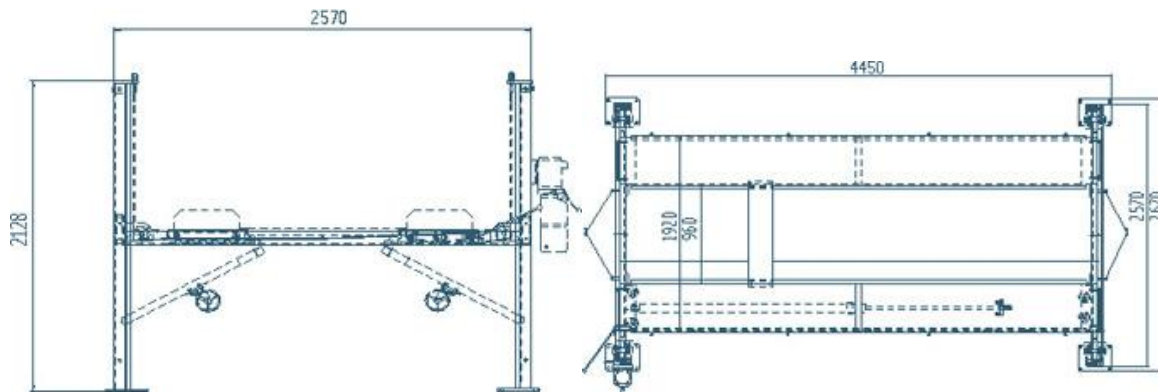

## 3500C Four Post Lift

3.5T Four post Parking lift

This type lift has the novel structure, using the space reasonably. The safe blocks ensure the machine safe and credibility. It is the best choice for fast-repair store and family garage.

|                  |             |
|------------------|-------------|
| Lifting Capacity | 3500kg      |
| Lifting Height   | 1700mm      |
| Overall Length   | 4450mm      |
| Height of Post   | 2128mm      |
| Runway Width     | 960-1200mm  |
| Mount Width      | 4450x2670mm |
| Lifting Time     | 70s         |
| Power            | 2.2kw       |
| Power Supply     | 380/220v    |